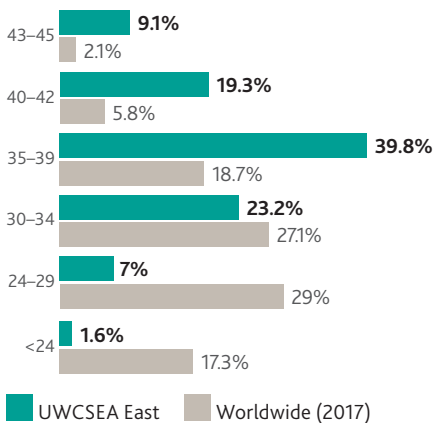

UWCSEA East IB results and university placements

Class of 2018 IB Diploma results

IB Diploma candidates

Average diploma score

Pass rate

Diploma score comparison

28.3%

Students awarded a Bilingual Diploma