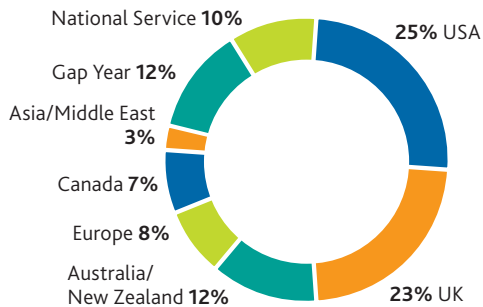

Class of 2018 University admissions

Destinations

4.4

Average number of university offers per student

320

Number of university visits to campus each year

17

Number of countries Class of 2018 applied in