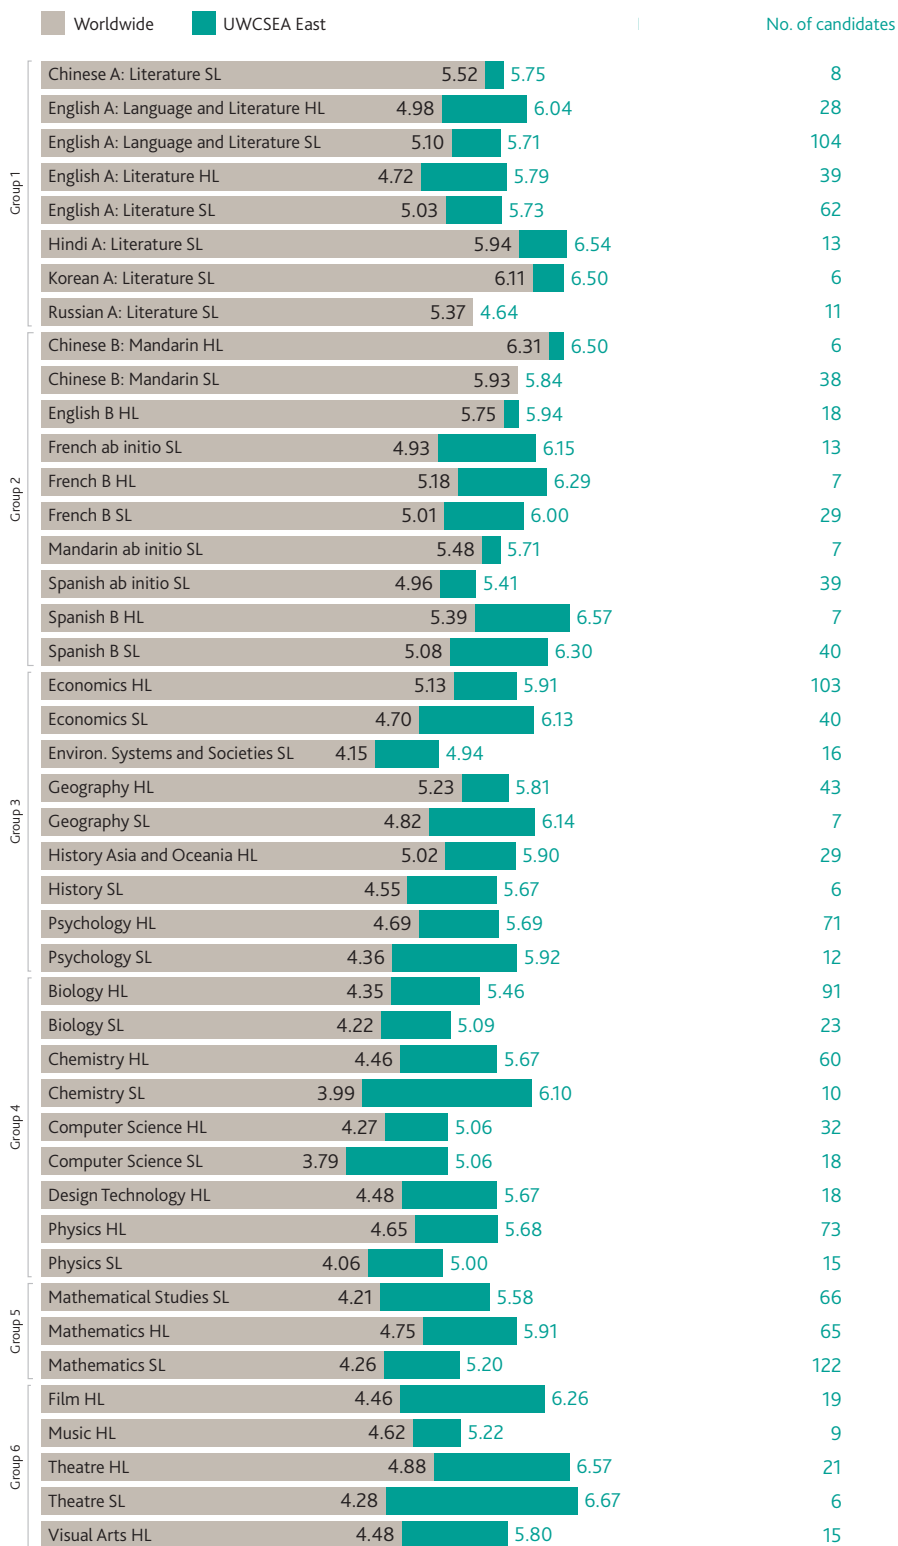

UWCSEA East IB results and university placements

Class of 2018 IB Diploma results

IB Diploma candidates

Average diploma score

Pass rate

Diploma score comparison

28.3%

Students awarded a Bilingual Diploma

Bilingual Diploma languages

Albanian; Chinese; Dzongkha; Dutch; English; Estonian; French; German; Hindi; Hungarian; Indonesian; Italian; Japanese; Khmer; Korean; Lao; Portuguese; Russian; Serbian; Spanish; Swedish

Average score by subject* 2018

* Average scores are listed for subjects with six or more candidates. Subjects with fewer candidates were: Chinese A: Literature HL; German A: Literature SL; Italian A: Literature SL; Japanese A: Literature HL and SL; Self-taught Literature SL (Albanian; Dutch; Dzongkha; Estonian; Filipino; French; Hungarian; Indonesian; Khmer; Lao; Portuguese; Serbian; Swedish; Thai); Spanish A: Literature HL and SL; ITGS HL; Design Technology SL; Further Mathematics HL; Dance HL; Film SL; Music SL; Visual Arts SL