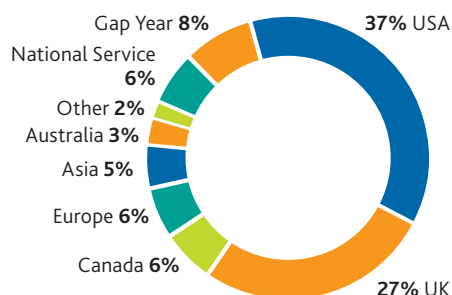

Bilingual Diploma languages

Belarusian; Bosnian; Chinese; Czech; Danish; Dutch; English; Filipino; French; Georgian; German; Greek; Hebrew; Hindi; Hungarian; Indonesian; Italian; Japanese; Khmer; Korean; Norwegian; Polish; Portuguese; Romanian; Russian; Serbian; Slovene; Spanish; Swahili; Swedish; Thai; Turkish; Vietnamese

Class of 2018 University admissions

Destinations

4.04

Average number of university offers per student

320

Number of university visits to campus each year

16

Number of countries Class of 2018 applied in