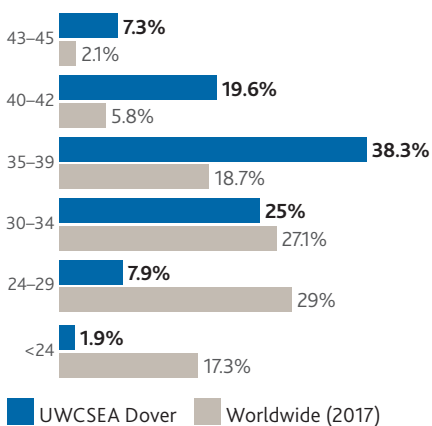

UWCSEA Dover IB results and university placements

Class of 2018 IB Diploma results

IB Diploma candidates

Average diploma score

Pass rate

Diploma score comparison

20.4%

Students awarded a Bilingual Diploma