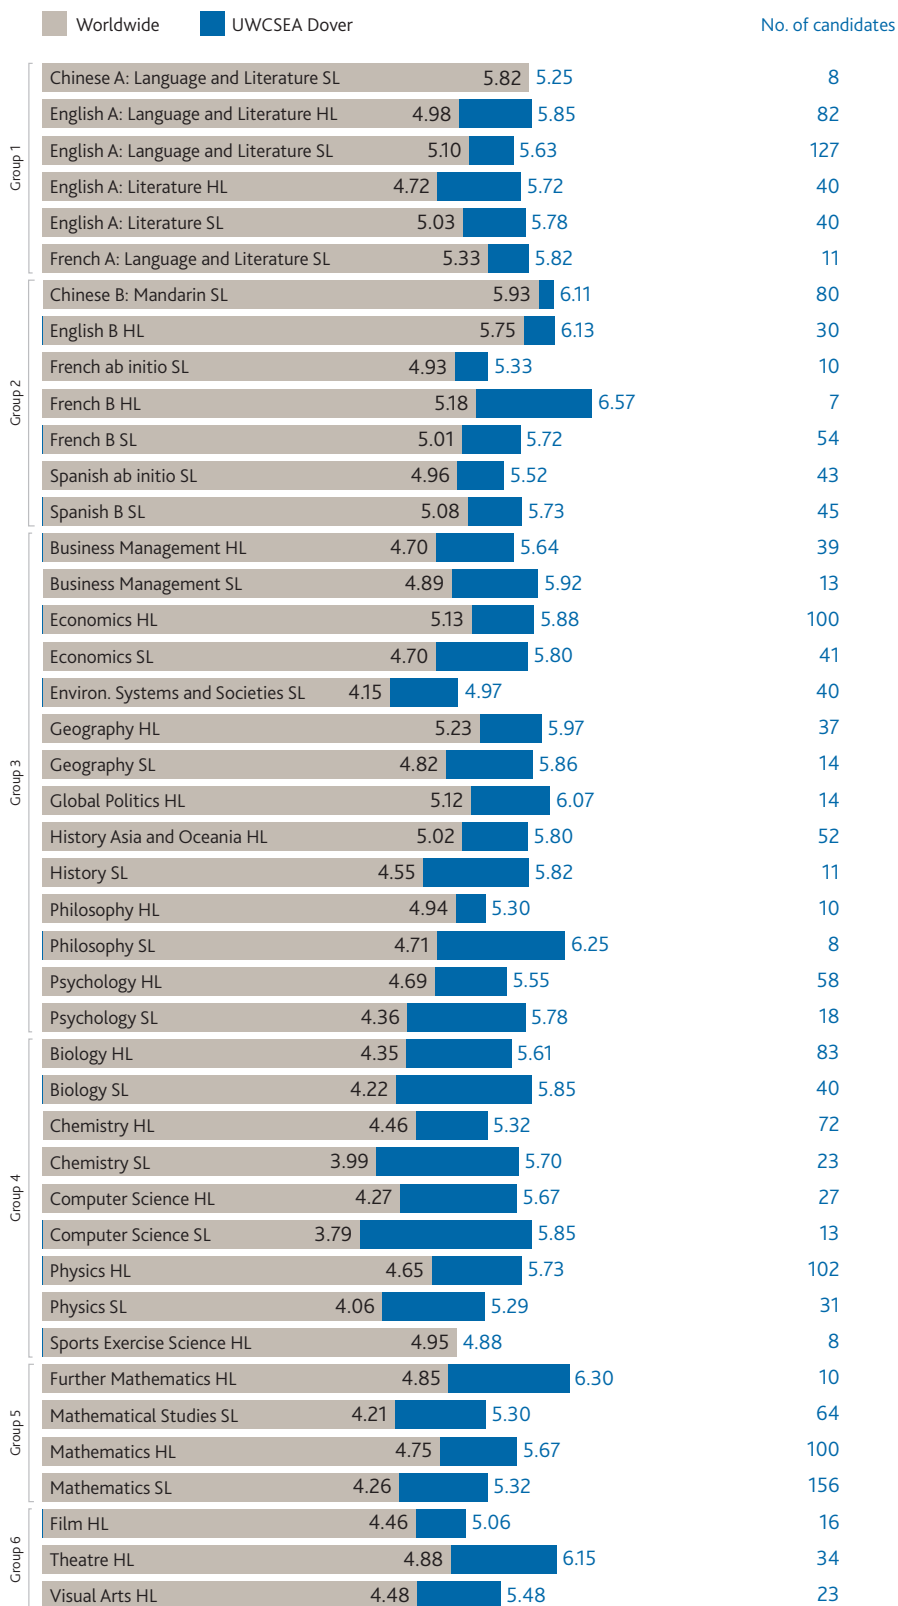

UWCSEA Dover IB results and university placements

Class of 2018 IB Diploma results

IB Diploma candidates

Average diploma score

Pass rate

Diploma score comparison

20.4%

Students awarded a Bilingual Diploma

Bilingual Diploma languages

Belarusian; Bosnian; Chinese; Czech; Danish; Dutch; English; Filipino; French; Georgian; German; Greek; Hebrew; Hindi; Hungarian; Indonesian; Italian; Japanese; Khmer; Korean; Norwegian; Polish; Portuguese; Romanian; Russian; Serbian; Slovene; Spanish; Swahili; Swedish; Thai; Turkish; Vietnamese

Average score by subject* 2018

* Average scores are listed for subjects with seven or more candidates. Subjects with fewer candidates were: Chinese A: Literature HL; Dutch A: Language and Literature HL and SL; French A: Language and Literature HL; German A: Language and Literature HL and SL; Hindi A: Literature SL; Japanese A: Literature HL and SL; Korean A: Literature HL and SL; Self-taught Literature SL (Belarusian; Filipino; Georgian; Indonesian; Khmer; Modern Greek; Portuguese; Romanian; Russian; Slovenian; Swahili; Swedish; Thai; Vietnamese); Spanish A: Language and Literature HL and SL; German B HL and SL; Spanish B HL; Global Politics HL; Design Technology HL; Sports Exercise and Health Science SL; Dance HL; Visual Art SL; Music HL; Music Group Performance SL; Theatre SL